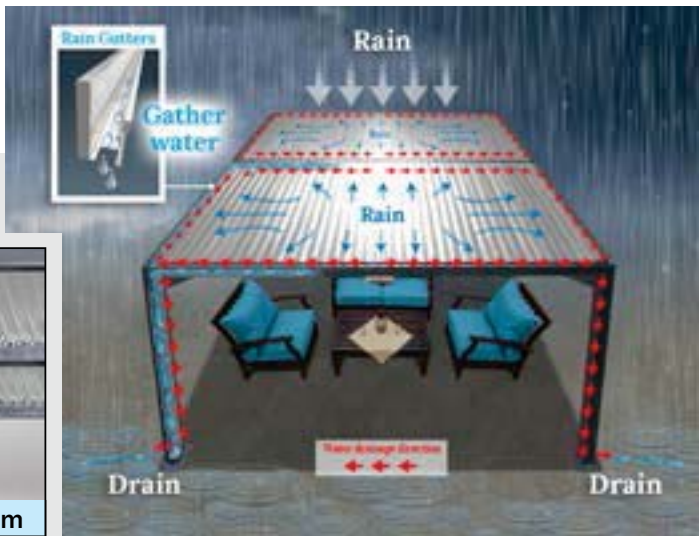

- Sturdy Powder Coating
- Aluminium Frame
- Water Repellent Cover
- UV Protection
- Easy To Assemble

LOUVERED PERGOLA

Adjustable

- L2-3x3** 10' x 10' (3 x 3 m)
- L2-5x3** 16.4' x 10' (5 x 3 m)
- L2-4x3** 13' x 10' (4 x 3 m)
- L2-5x4** 16.4' x 13' (5 x 4 m)

L2-3x3

Optional Features

Side Screen

Charming white pergola frame with sidewalls and side screen

Polyester Side Walls

Special Features

Rotating Louvers

Crank Handle System

LOUVERED PERGOLA

Adjustable

- L2-3x3** 10' x 10' (3 x 3 m)
- L2-5x3** 16.4' x 10' (5 x 3 m)
- L2-4x3** 13' x 10' (4 x 3 m)
- L2-5x4** 16.4' x 13' (5 x 4 m)

L2-5x3

Enjoy Sunlight and Fresh Air

L2-4x3

Special Features