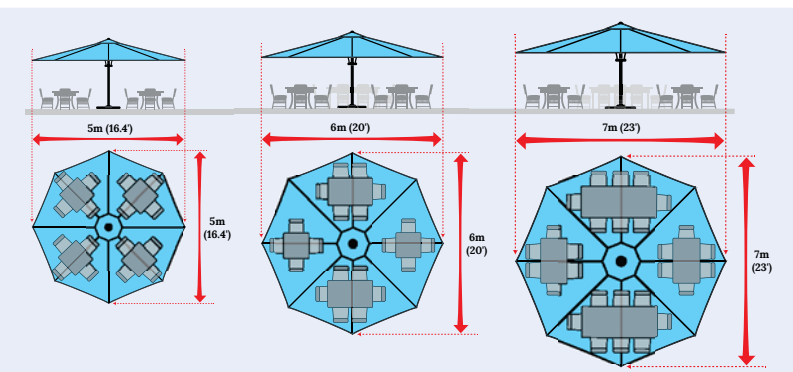

SELF OPEN
HEAVYDUTY Umbrella

- U10-404** ☒ Square 13' X 13' (4 x 4m)
- U10-505** ☒ Square 16.4' X 16.4' (5 x 5m)

U10-505

U10
GENERATION-X
SELF OPENING SYSTEM

U10-404

A Large Range Of Sun Shade

Aluminium Frame

SELF OPEN
HEAVYDUTY Umbrella

- U10-600** ☒ Octagonal 16.4' (5m)
- U10-600** ☒ Octagonal 20' (6m)
- U10-700** ☒ Octagonal 23' (7m)

U10
GENERATION-X

Hinge Base

A Large Range Of Sun Shade

Aluminium Pole