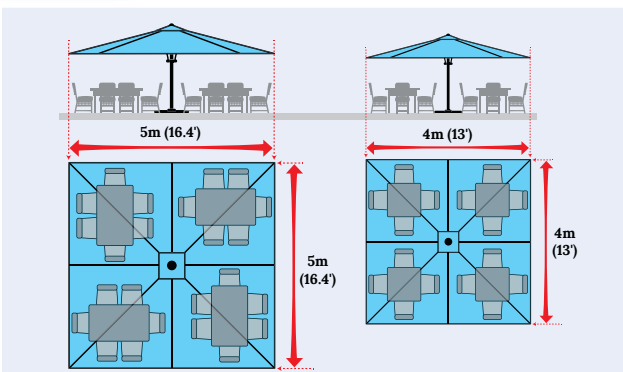

SELF OPEN
HEAVYDUTY Umbrella

- U10-404** ☒ Square 13' X 13' (4 x 4m)
- U10-505** ☒ Square 16.4' X 16.4' (5 x 5m)

U10-505

U10
GENERATION-X
SELF OPENING SYSTEM

U10-404

A Large Range Of Sun Shade

Aluminium Frame

SELF OPEN
HEAVYDUTY Umbrella

- U10-600** ☒ Octagonal 16.4' (5m)
- U10-600** ☒ Octagonal 20' (6m)
- U10-700** ☒ Octagonal 23' (7m)

U10
GENERATION-X

Hinge Base

A Large Range Of Sun Shade

Aluminium Pole