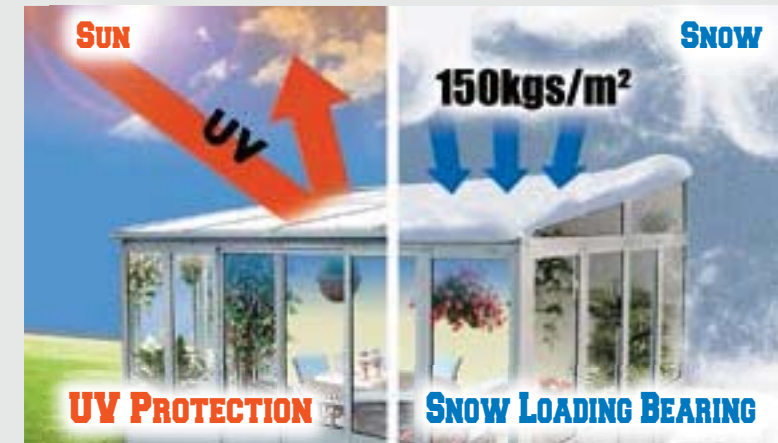

SUNROOM 2

Polycarbonate Roof

- SR2-5.8x4.4 19' x 14.5' (5.8 x 4.4 m)
- SR2-5x3.6 16.5' x 11.8' (5 x 3.6 m)
- SR2-4.3x3.6 14.2' x 11.8' (4.3 x 3.6 m)

POLYCARBONATE ROOF

- 10 Years Warranty Aluminium Frame
- Transparent Tempered Glass Wall Panels
- 10 Years Warranty Polycarbonate Roof
- Easy To Assemble
- UV Protection 50+

SUNROOM 1

Polycarbonate Roof

- SR1-4.4x3 14.5' x 10' (4.4 x 3 m)
- SR1-3.7x2.9 12' x 9.5' (3.7 x 2.9 m)
- SR1-3x2.5 10' x 8.2' (3 x 2.5 m)
- SR1-3x2 10' x 6.6' (3 x 2 m)

POLYCARBONATE ROOF

- 10 Years Warranty Aluminium Frame
- Transparent Tempered Glass Wall Panels
- 10 Years Warranty Polycarbonate Roof
- Easy To Assemble
- UV Protection 50+

SUNROOM 4

Aluminium Roof

- SR4-4.4x3 14.5' x 10' (4.4 x 3 m)
- SR4-3x2.5 10' x 8.2' (3 x 2.5 m)
- SR4-3.7x2.9 12' x 9.5' (3.7 x 2.9 m)
- SR4-3x2 10' x 6.6' (3 x 2 m)

ALUMINIUM ROOF

- 10 Years Warranty Aluminium Frame
- Tempered Glass Wall
- Aluminium Roof
- Easy To Assemble
- UV Protection 50+
- Sliding Door

SUNROOM 3

Polycarbonate Roof

- SR3-4.4x3 14.5' x 10' (4.4 x 3 m)
- SR3-3x2.5 10' x 8.2' (3 x 2.5 m)
- SR3-3.7x2.9 12' x 9.5' (3.7 x 2.9 m)
- SR3-3x2 10' x 6.6' (3 x 2 m)

POLYCARBONATE ROOF

- 10 Years Warranty Aluminium Frame
- Tempered Glass Wall
- 10 Years Warranty Polycarbonate Roof
- Easy To Assemble
- UV Protection 50+
- Sliding Door