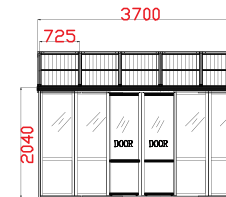

SUNROOM 2

Polycarbonate Roof

- SR2-5.8x4.4 19' x 14.5' (5.8 x 4.4 m)
- SR2-5x3.6 16.5' x 11.8' (5 x 3.6 m)
- SR2-4.3x3.6 14.2' x 11.8' (4.3 x 3.6 m)

POLYCARBONATE ROOF

- 10 Years Warranty Aluminium Frame
- Transparent Tempered Glass Wall Panels
- 10 Years Warranty Polycarbonate Roof
- Easy To Assemble
- UV Protection 50+

SUNROOM 1

Polycarbonate Roof

- SR1-4.4x3 14.5' x 10' (4.4 x 3 m)
- SR1-3.7x2.9 12' x 9.5' (3.7 x 2.9 m)
- SR1-3x2.5 10' x 8.2' (3 x 2.5 m)
- SR1-3x2 10' x 6.6' (3 x 2 m)

POLYCARBONATE ROOF

- 10 Years Warranty Aluminium Frame
- Transparent Tempered Glass Wall Panels
- 10 Years Warranty Polycarbonate Roof
- Easy To Assemble
- UV Protection 50+

SUNROOM 4

Aluminium Roof

- SR4-4.4x3 14.5' x 10' (4.4 x 3 m)
- SR4-3x2.5 10' x 8.2' (3 x 2.5 m)
- SR4-3.7x2.9 12' x 9.5' (3.7 x 2.9 m)
- SR4-3x2 10' x 6.6' (3 x 2 m)

ALUMINIUM ROOF

- 10 Years Warranty Aluminium Frame
- Tempered Glass Wall
- Aluminium Roof
- Easy To Assemble
- UV Protection 50+
- Sliding Door

SUNROOM 3

Polycarbonate Roof

- SR3-4.4x3 14.5' x 10' (4.4 x 3 m)
- SR3-3x2.5 10' x 8.2' (3 x 2.5 m)
- SR3-3.7x2.9 12' x 9.5' (3.7 x 2.9 m)
- SR3-3x2 10' x 6.6' (3 x 2 m)

POLYCARBONATE ROOF

- 10 Years Warranty Aluminium Frame
- Tempered Glass Wall
- 10 Years Warranty Polycarbonate Roof
- Easy To Assemble
- UV Protection 50+
- Sliding Door