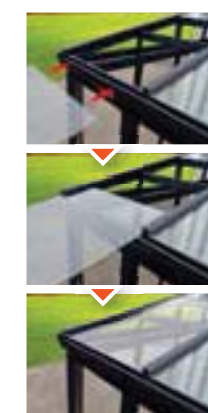

TEMPERED GLASS ROOF

EASY TO ASSEMBLE

- 10 Years Warranty Aluminium Frame
- Tempered Glass Wall
- Tempered Glass Roof
- Easy To Assemble
- Sliding Door