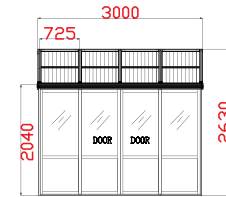

SUNROOM 2

Polycarbonate Roof

- SR2-5.8x4.4 19' x 14.5' (5.8 x 4.4 m)
- SR2-5x3.6 16.5' x 11.8' (5 x 3.6 m)
- SR2-4.3x3.6 14.2' x 11.8' (4.3 x 3.6 m)

POLYCARBONATE ROOF

- 10 Years Warranty Aluminium Frame
- Transparent Tempered Glass Wall Panels
- 10 Years Warranty Polycarbonate Roof
- Easy To Assemble
- UV Protection 50+

SUNROOM 1

Polycarbonate Roof

- SR1-4.4x3 14.5' x 10' (4.4 x 3 m)
- SR1-3.7x2.9 12' x 9.5' (3.7 x 2.9 m)
- SR1-3x2.5 10' x 8.2' (3 x 2.5 m)
- SR1-3x2 10' x 6.6' (3 x 2 m)

POLYCARBONATE ROOF

- 10 Years Warranty Aluminium Frame
- Transparent Tempered Glass Wall Panels
- 10 Years Warranty Polycarbonate Roof
- Easy To Assemble
- UV Protection 50+

SUNROOM 4

Aluminium Roof

- SR4-4.4x3 14.5' x 10' (4.4 x 3 m)
- SR4-3x2.5 10' x 8.2' (3 x 2.5 m)
- SR4-3.7x2.9 12' x 9.5' (3.7 x 2.9 m)
- SR4-3x2 10' x 6.6' (3 x 2 m)

ALUMINIUM ROOF

- 10 Years Warranty Aluminium Frame
- Tempered Glass Wall
- Aluminium Roof
- Easy To Assemble
- UV Protection 50+
- Sliding Door

SUNROOM 3

Polycarbonate Roof

- SR3-4.4x3 14.5' x 10' (4.4 x 3 m)
- SR3-3x2.5 10' x 8.2' (3 x 2.5 m)
- SR3-3.7x2.9 12' x 9.5' (3.7 x 2.9 m)
- SR3-3x2 10' x 6.6' (3 x 2 m)

POLYCARBONATE ROOF

- 10 Years Warranty Aluminium Frame
- Tempered Glass Wall
- 10 Years Warranty Polycarbonate Roof
- Easy To Assemble
- UV Protection 50+
- Sliding Door