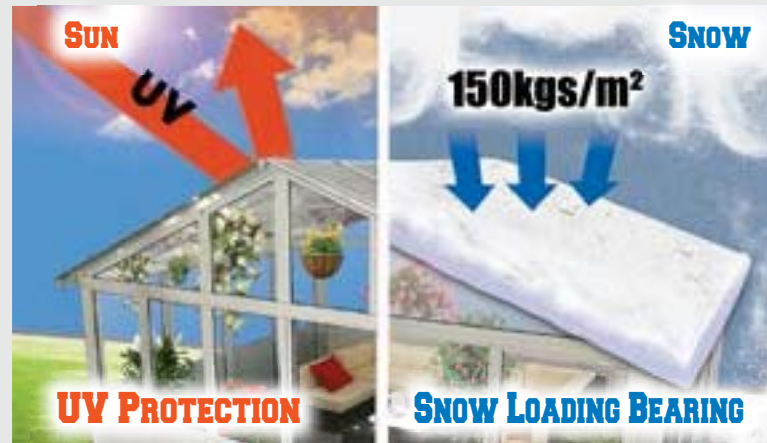

SUNROOM 2

Polycarbonate Roof

- SR2-5.8x4.4 19' x 14.5' (5.8 x 4.4 m)
- SR2-5x3.6 16.5' x 11.8' (5 x 3.6 m)
- SR2-4.3x3.6 14.2' x 11.8' (4.3 x 3.6 m)

POLYCARBONATE ROOF

- 10 Years Warranty Aluminium Frame
- Transparent Tempered Glass Wall Panels
- 10 Years Warranty Polycarbonate Roof
- Easy To Assemble
- UV Protection 50+

SUNROOM 1

Polycarbonate Roof

- SR1-4.4x3 14.5' x 10' (4.4 x 3 m)
- SR1-3.7x2.9 12' x 9.5' (3.7 x 2.9 m)
- SR1-3x2.5 10' x 8.2' (3 x 2.5 m)
- SR1-3x2 10' x 6.6' (3 x 2 m)

POLYCARBONATE ROOF

- 10 Years Warranty Aluminium Frame
- Transparent Tempered Glass Wall Panels
- 10 Years Warranty Polycarbonate Roof
- Easy To Assemble
- UV Protection 50+