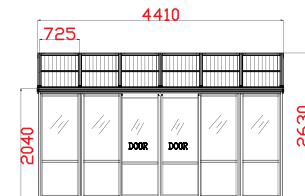

SUNROOM 2

Polycarbonate Roof

- SR2-5.8x4.4 19' x 14.5' (5.8 x 4.4 m)
- SR2-5x3.6 16.5' x 11.8' (5 x 3.6 m)
- SR2-4.3x3.6 14.2' x 11.8' (4.3 x 3.6 m)

POLYCARBONATE ROOF

- 10 Years Warranty Aluminium Frame
- Transparent Tempered Glass Wall Panels
- 10 Years Warranty Polycarbonate Roof
- Easy To Assemble
- UV Protection 50+

SUNROOM 1

Polycarbonate Roof

- SR1-4.4x3 14.5' x 10' (4.4 x 3 m)
- SR1-3.7x2.9 12' x 9.5' (3.7 x 2.9 m)
- SR1-3x2.5 10' x 8.2' (3 x 2.5 m)
- SR1-3x2 10' x 6.6' (3 x 2 m)

POLYCARBONATE ROOF

- 10 Years Warranty Aluminium Frame
- Transparent Tempered Glass Wall Panels
- 10 Years Warranty Polycarbonate Roof
- Easy To Assemble
- UV Protection 50+

SUNROOM 4

Aluminium Roof

- SR4-4.4x3 14.5' x 10' (4.4 x 3 m)
- SR4-3x2.5 10' x 8.2' (3 x 2.5 m)
- SR4-3.7x2.9 12' x 9.5' (3.7 x 2.9 m)
- SR4-3x2 10' x 6.6' (3 x 2 m)

ALUMINIUM ROOF

- 10 Years Warranty Aluminium Frame
- Tempered Glass Wall
- Aluminium Roof
- Easy To Assemble
- UV Protection 50+
- Sliding Door