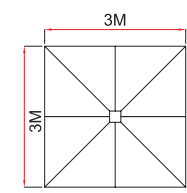

EASY ROMA

One Step Cantilever Umbrella

U9-250X ☒ Square 8' x 8' (2.5 x 2.5m)

U9-303 ☒ Square 10' x 10' (3 x 3m)

Self Open & Easy to Close

U9-303
 □ 3 x 3 M
 = 9.0 M²
 ≈ 24.5 KG
 ≈ 27.5 KG
 60 KM/H

Special Features

Aluminium Pole

360° Rotation

Hydraulic Gas Spring

EASY ROMA

One Step Cantilever Umbrella

U9-250XL ☒ Square 8' x 8' (2.5 x 2.5m)

U9-303L ☒ Square 10' x 10' (3 x 3m)

Self Open & Easy to Close

U9-303LA
 □ 3 x 3 M
 = 9.0 M²
 ≈ 24.5 KG
 ≈ 27.5 KG
 60 KM/H

Optional Features

Granite Weight

Rolling Base

Fan Shaped Base

Special Features

Power Switch

Center Lights

Optional Features

- UB073** Granite Weight (55LBS)
- UB087** Rolling Base (80cm/31.5")
- UB017** Fan Shaped Base

Mount the base with bolts

CONCRETE FOOT TUBE

50cm, 30cm, 20cm, 10cm