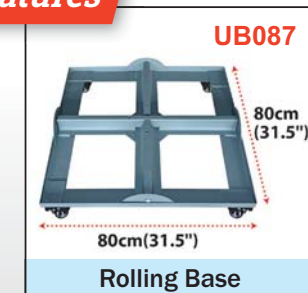

EASY ROMA

One Step Cantilever Umbrella

U9-250X ☒ Square 8' x 8' (2.5 x 2.5m)

U9-303 ☒ Square 10' x 10' (3 x 3m)

Self Open & Easy to Close

U9-303
 □ 3 x 3 M
 = 9.0 M²
 ≈ 24.5 KG
 ≈ 27.5 KG
 60 KM/H

Special Features

Aluminium Pole

360° Rotation

Hydraulic Gas Spring

EASY ROMA

One Step Cantilever Umbrella

U9-250XL ☒ Square 8' x 8' (2.5 x 2.5m)

U9-303L ☒ Square 10' x 10' (3 x 3m)

Self Open & Easy to Close

U9-303LA
 □ 3 x 3 M
 = 9.0 M²
 ≈ 24.5 KG
 ≈ 27.5 KG
 60 KM/H

Optional Features

Granite Weight

Rolling Base

Fan Shaped Base

Special Features

Power Switch

Center Lights