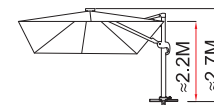

EASY ROMA

One Step Cantilever Umbrella

U9-250X ☒ Square 8' x 8' (2.5 x 2.5m)

U9-303 ☒ Square 10' x 10' (3 x 3m)

Self Open & Easy to Close

U9-303
 □ 3 x 3 M
 = 9.0 M²
 ≈ 24.5 KG
 ≈ 27.5 KG
 60 KM/H

Special Features

Aluminium Pole

360° Rotation

Hydraulic Gas Spring

EASY ROMA

One Step Cantilever Umbrella

U9-250XL ☒ Square 8' x 8' (2.5 x 2.5m)

U9-303L ☒ Square 10' x 10' (3 x 3m)

Self Open & Easy to Close

U9-303LA
 □ 3 x 3 M
 = 9.0 M²
 ≈ 24.5 KG
 ≈ 27.5 KG
 60 KM/H

Optional Features

Granite Weight

Rolling Base

Fan Shaped Base

Special Features

Power Switch

Center Lights