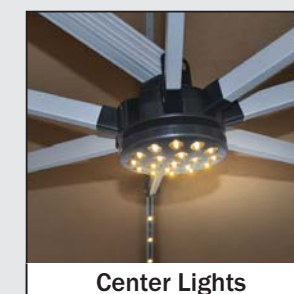

U9-303LA
 □ 3 x 3 M
 = 9.0 M²
 ≈ 24.5 KG
 ≈ 27.5 KG
 60 KM/H

Optional Features

Granite Weight

Rolling Base

Fan Shaped Base

Special Features

Power Switch

Center Lights

LED Lights

360° Rotation

EASY ROMA

One Step Cantilever Umbrella

- U9-300** ☒ Round 10' (3m)
- U9-350** ☒ Round 11.5' (3.5m)

Self Open & Easy to Close

U9-300
 ∅ 3 M
 ≈ 7.06 M²
 ≈ 22.8 KG
 ≈ 25.8 KG
 60 KM/H

Special Features