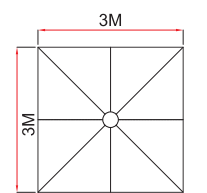

EASY ROMA

One Step Cantilever Umbrella

U9-250X ☒ Square 8' x 8' (2.5 x 2.5m)

U9-303 ☒ Square 10' x 10' (3 x 3m)

Self Open & Easy to Close

U9-303
 □ 3 x 3 M
 = 9.0 M²
 ≈ 24.5 KG
 ≈ 27.5 KG
 60 KM/H

Special Features

Aluminium Pole

360° Rotation

Hydraulic Gas Spring

EASY ROMA

One Step Cantilever Umbrella

U9-250XL ☒ Square 8' x 8' (2.5 x 2.5m)

U9-303L ☒ Square 10' x 10' (3 x 3m)

Self Open & Easy to Close

U9-303LA
 □ 3 x 3 M
 = 9.0 M²
 ≈ 24.5 KG
 ≈ 27.5 KG
 60 KM/H

Optional Features

Granite Weight

Rolling Base

Fan Shaped Base

Special Features

Power Switch

Center Lights

Optional Features

- UB073** Granite Weight (55LBS)
- UB087** Rolling Base (80cm/31.5")
- UB017** Fan Shaped Base

Mount the base with bolts

CONCRETE FOOT TUBE

50cm, 30cm, 20cm, 10cm