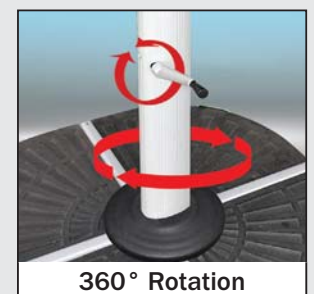

Aluminium Pole

360° Rotation

Hydraulic Gas Spring

EASY ROMA

One Step Cantilever Umbrella

U9-250XL ☒ Square 8' x 8' (2.5 x 2.5m)

U9-303L ☒ Square 10' x 10' (3 x 3m)

Self Open & Easy to Close

U9-303LA
 □ 3 x 3 M
 = 9.0 M²
 ≈ 24.5 KG
 ≈ 27.5 KG
 60 KM/H

Optional Features

Granite Weight

Rolling Base

Fan Shaped Base

Special Features

Power Switch

Center Lights

LED Lights

360° Rotation

EASY ROMA

One Step Cantilever Umbrella

- U9-300** ☒ Round 10' (3m)
- U9-350** ☒ Round 11.5' (3.5m)

Self Open & Easy to Close

U9-300
 ∅ 3 M
 ≈ 7.06 M²
 ≈ 22.8 KG
 ≈ 25.8 KG
 60 KM/H

Special Features

Aluminium Pole

360° Rotation

Hydraulic Gas Spring

EASY ROMA

One Step Cantilever Umbrella

- U9-300L** ☒ Round 10' (3m)
- U9-350L** ☒ Round 11.5' (3.5m)

Self Open & Easy to Close

U9-300L
 ∅ 3 M
 ≈ 7.06 M²
 ≈ 22.8 KG
 ≈ 25.8 KG
 60 KM/H