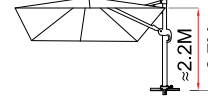

Fan Shaped Base

Special Features

Power Switch

Center Lights

LED Lights

360° Rotation

EASY ROMA

One Step Cantilever Umbrella

U9-250XL ☒ Square 8' x 8' (2.5 x 2.5m)

U9-303L ☒ Square 10' x 10' (3 x 3m)

U9
GENERATION-IX

U9-303LA

☐ 3 x 3 M
= 9.0 M²
≈ 24.5 KG
≈ 27.5 KG
60 KM/H

EASY ROMA

One Step Cantilever Umbrella

U9-300 ☼ Round 10' (3m)
U9-350 ☼ Round 11.5' (3.5m)

U9
GENERATION-IX

U9-300
 ∅ 3 M
 = 7.06 M²
 ≈ 22.8 KG
 ≈ 25.8 KG
 60 KWH

Self Open &
 Easy to Close

Special Features

Aluminium Pole

360° Rotation

Hydraulic Gas Spring

EASY ROMA