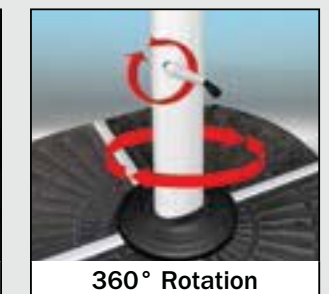

Fan Shaped Base

Special Features

Power Switch

Center Lights

LED Lights

360° Rotation

EASY ROMA

One Step Cantilever Umbrella

U9-250XL ☒ Square 8' x 8' (2.5 x 2.5m)

U9-303L ☒ Square 10' x 10' (3 x 3m)

U9
GENERATION-IX

U9-303LA

☐ 3 x 3 M
= 9.0 M²
≈ 24.5 KG
≈ 27.5 KG
60 KM/H

EASY ROMA

One Step Cantilever Umbrella

U9-300 ☼ Round 10' (3m)
U9-350 ☼ Round 11.5' (3.5m)

U9
GENERATION-IX

U9-300
 ∅ 3 M
 = 7.06 M²
 ≈ 22.8 KG
 ≈ 25.8 KG
 60 KWH

Self Open &
 Easy to Close

Special Features

Aluminium Pole

360° Rotation

Hydraulic Gas Spring

EASY ROMA