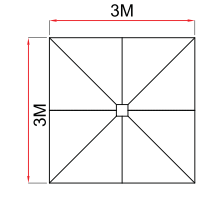

EASY ROMA

One Step Cantilever Umbrella

U9-250X ☒ Square 8' x 8' (2.5 x 2.5m)

U9-303 ☒ Square 10' x 10' (3 x 3m)

U9
GENERATION-IX

U9-303

☐ 3 x 3 M
= 9.0 M²
≈ 24.5 KG
≈ 27.5 KG
60 KM/H

Self Open & Easy to Close

U9-250XL ☒ Square 8' x 8' (2.5 x 2.5m)

U9-303L ☒ Square 10' x 10' (3 x 3m)

U9
GENERATION-IX

U9-303LA

☐ 3 x 3 M
= 9.0 M²
≈ 24.5 KG
≈ 27.5 KG
60 KM/H

EASY ROMA

One Step Cantilever Umbrella

U9-300 ☼ Round 10' (3m)
U9-350 ☼ Round 11.5' (3.5m)