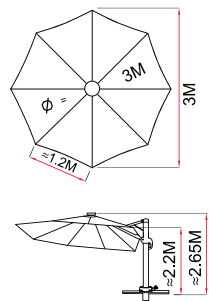

U9-250XL ☒ Square 8' x 8' (2.5 x 2.5m)

U9-303L ☒ Square 10' x 10' (3 x 3m)

U9
GENERATION-IX

U9-303LA

☐ 3 x 3 M
= 9.0 M²
≈ 24.5 KG
≈ 27.5 KG
60 KM/H

EASY ROMA

One Step Cantilever Umbrella

U9-300 ☼ Round 10' (3m)
U9-350 ☼ Round 11.5' (3.5m)

U9
GENERATION-IX

U9-300
 ∅ 3 M
 = 7.06 M²
 ≈ 22.8 KG
 ≈ 25.8 KG
 60 KWH

Self Open &
 Easy to Close

Special Features

Aluminium Pole

360° Rotation

Hydraulic Gas Spring

EASY ROMA

One Step Cantilever Umbrella

U9-300L ☼ Round 10' (3m)
U9-350L ☼ Round 11.5' (3.5m)

U9
GENERATION-IX

U9-300L
 ∅ 3 M
 = 7.06 M²
 ≈ 22.8 KG
 ≈ 25.8 KG
 60 KWH

Self Open &
 Easy to Close

Optional Features

Sand Water Weight Base