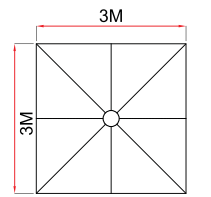

EASY ROMA

One Step Cantilever Umbrella

U9-250X ☒ Square 8' x 8' (2.5 x 2.5m)

U9-303 ☒ Square 10' x 10' (3 x 3m)

U9
GENERATION-IX

U9-303

☐ 3 x 3 M
= 9.0 M²
≈ 24.5 KG
≈ 27.5 KG
60 KM/H

Self Open & Easy to Close

U9-250XL ☒ Square 8' x 8' (2.5 x 2.5m)

U9-303L ☒ Square 10' x 10' (3 x 3m)

U9
GENERATION-IX

U9-303LA

☐ 3 x 3 M
= 9.0 M²
≈ 24.5 KG
≈ 27.5 KG
60 KM/H

EASY ROMA

One Step Cantilever Umbrella

U9-300 ☼ Round 10' (3m)
U9-350 ☼ Round 11.5' (3.5m)