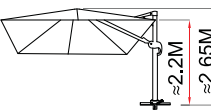

EASY ROMA

One Step Cantilever Umbrella

U9-250X ☒ Square 8' x 8' (2.5 x 2.5m)

U9-303 ☒ Square 10' x 10' (3 x 3m)

U9
GENERATION-IX

U9-303

☐ 3 x 3 M
= 9.0 M²
≈ 24.5 KG
≈ 27.5 KG
60 KM/H

Self Open & Easy to Close

U9-250XL ☒ Square 8' x 8' (2.5 x 2.5m)

U9-303L ☒ Square 10' x 10' (3 x 3m)

U9
GENERATION-IX

U9-303LA

☐ 3 x 3 M
= 9.0 M²
≈ 24.5 KG
≈ 27.5 KG
60 KM/H

EASY ROMA

One Step Cantilever Umbrella

U9-300 ☼ Round 10' (3m)
U9-350 ☼ Round 11.5' (3.5m)