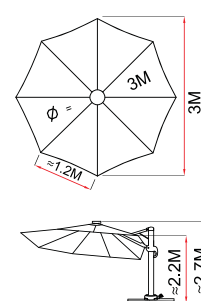

U9-250XL ☒ Square 8' x 8' (2.5 x 2.5m)

U9-303L ☒ Square 10' x 10' (3 x 3m)

U9
GENERATION-IX

U9-303LA

☐ 3 x 3 M
= 9.0 M²
≈ 24.5 KG
≈ 27.5 KG
60 KM/H

EASY ROMA

One Step Cantilever Umbrella

U9-300 ☼ Round 10' (3m)
U9-350 ☼ Round 11.5' (3.5m)

U9
GENERATION-IX

U9-300
 ∅ 3 M
 = 7.06 M²
 ≈ 22.8 KG
 ≈ 25.8 KG
 60 KWH

Self Open &
 Easy to Close

Special Features

Aluminium Pole

360° Rotation

Hydraulic Gas Spring

EASY ROMA

One Step Cantilever Umbrella

U9-300L ☼ Round 10' (3m)
U9-350L ☼ Round 11.5' (3.5m)

U9
GENERATION-IX

U9-300L
 ∅ 3 M
 = 7.06 M²
 ≈ 22.8 KG
 ≈ 25.8 KG
 60 KWH

Self Open &
 Easy to Close

Optional Features

Sand Water Weight Base