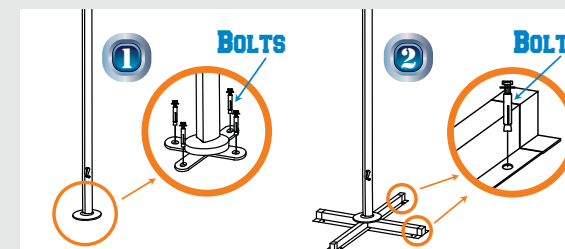

One Step Cantilever Umbrella

U9-300L ☼ Round 10' (3m)
U9-350L ☼ Round 11.5' (3.5m)

U9
GENERATION-IX

U9-300L
 ∅ 3 M
 = 7.06 M²
 ≈ 22.8 KG
 ≈ 25.8 KG
 60 KWH

Self Open &
 Easy to Close

Optional Features

Sand Water Weight Base

Rolling Base Round

Mount the base with bolts

CONCRETE FOOT TUBE