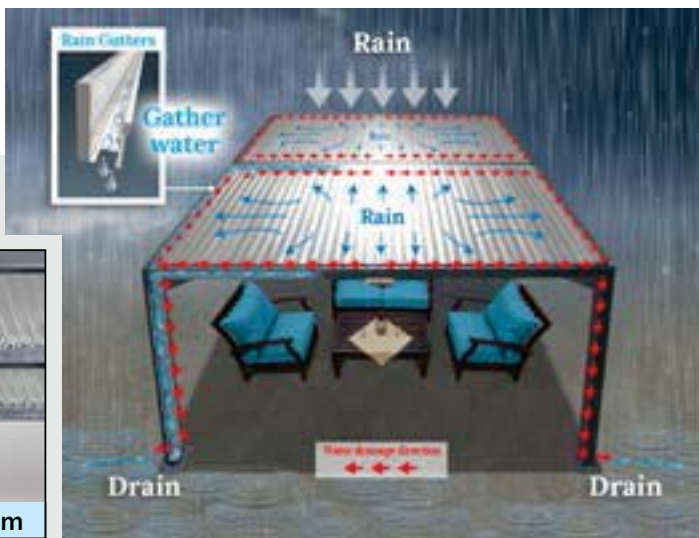

LOUVERED PERGOLA

Adjustable

- L2-3x3** 10' x 10' (3 x 3 m)
- L2-4x3** 13' x 10' (4 x 3 m)
- L2-5x3** 16.4' x 10' (5 x 3 m)
- L2-5x4** 16.4' x 13' (5 x 4 m)

L2-3x3

Optional Features

Side Screen

Charming white pergola frame with sidewalls and side screen

Polyester Side Walls

Special Features

Rotating Louvers

Crank Handle System

LOUVERED PERGOLA

Adjustable

- L2-3x3** 10' x 10' (3 x 3 m)
- L2-4x3** 13' x 10' (4 x 3 m)
- L2-5x3** 16.4' x 10' (5 x 3 m)
- L2-5x4** 16.4' x 13' (5 x 4 m)

L2-5x3

Enjoy Sunlight and Fresh Air

L2-4x3

Special Features

Control Your Outdoor Living Weather