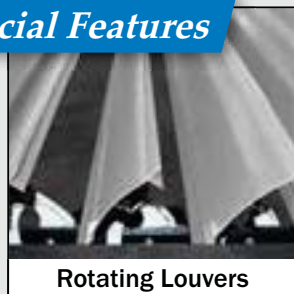

LOUVERED PERGOLA

Adjustable

- L2-3x3** 10' x 10' (3 x 3 m)
- L2-4x3** 13' x 10' (4 x 3 m)
- L2-5x3** 16.4' x 10' (5 x 3 m)
- L2-5x4** 16.4' x 13' (5 x 4 m)

L2-3x3

Optional Features

Side Screen

Charming white pergola frame with sidewalls and side screen

Polyester Side Walls

Special Features

Rotating Louvers

Crank Handle System

LOUVERED PERGOLA

Adjustable

- L2-3x3** 10' x 10' (3 x 3 m)
- L2-4x3** 13' x 10' (4 x 3 m)
- L2-5x3** 16.4' x 10' (5 x 3 m)
- L2-5x4** 16.4' x 13' (5 x 4 m)