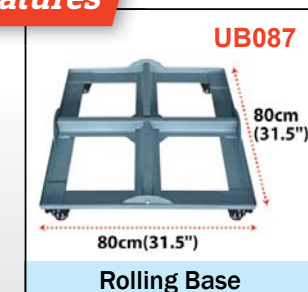

EASY ROMA

One Step Cantilever Umbrella

U9-250X ☒ Square 8' x 8' (2.5 x 2.5m)

U9-303 ☒ Square 10' x 10' (3 x 3m)

EASY ROMA

One Step Cantilever Umbrella

U9-250XL ☒ Square 8' x 8' (2.5 x 2.5m)

U9-303L ☒ Square 10' x 10' (3 x 3m)

Self Open & Easy to Close

U9-303
 □ 3 x 3 M
 = 9.0 M²
 ≈ 24.5 KG
 ≈ 27.5 KG
 60 KM/H

Self Open & Easy to Close

U9-303LA
 □ 3 x 3 M
 = 9.0 M²
 ≈ 24.5 KG
 ≈ 27.5 KG
 60 KM/H

Optional Features

Special Features