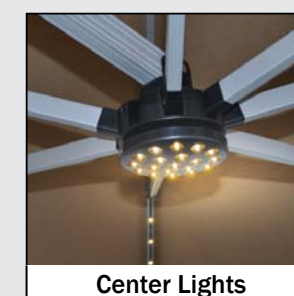

Aluminium Pole

360° Rotation

Hydraulic Gas Spring

Special Features

Power Switch

Center Lights

LED Lights

360° Rotation

EASY ROMA

One Step Cantilever Umbrella

- U9-300** ☼ Round 10' (3m)
- U9-350** ☼ Round 11.5' (3.5m)

Self Open & Easy to Close

U9-300
 ∅ 3 M
 ≈ 7.06 M²
 ≈ 22.8 KG
 ≈ 25.8 KG
 60 KM/H

EASY PUSH UP One Step

Special Features