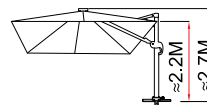

EASY ROMA

One Step Cantilever Umbrella

U9-250X ☒ Square 8' x 8' (2.5 x 2.5m)

U9-303 ☒ Square 10' x 10' (3 x 3m)

EASY ROMA

One Step Cantilever Umbrella

U9-250XL ☒ Square 8' x 8' (2.5 x 2.5m)

U9-303L ☒ Square 10' x 10' (3 x 3m)

Self Open & Easy to Close

U9-303
 □ 3 x 3 M
 = 9.0 M²
 ≈ 24.5 KG
 ≈ 27.5 KG
 60 KM/H

Self Open & Easy to Close

U9-303LA
 □ 3 x 3 M
 = 9.0 M²
 ≈ 24.5 KG
 ≈ 27.5 KG
 60 KM/H

Optional Features

Special Features

Optional Features

- UB073 Granite Weight** (55LBS)
- UB087 Rolling Base** (80cm/31.5")
- UB017 Fan Shaped Base**

Mount the base with bolts

CONCRETE FOOT TUBE

50cm, 30cm, 20cm, 10cm