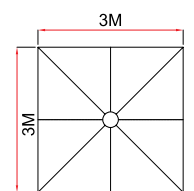

EASY ROMA

One Step Cantilever Umbrella

U9-250X ☒ Square 8' x 8' (2.5 x 2.5m)

U9-303 ☒ Square 10' x 10' (3 x 3m)

EASY ROMA

One Step Cantilever Umbrella

U9-250XL ☒ Square 8' x 8' (2.5 x 2.5m)

U9-303L ☒ Square 10' x 10' (3 x 3m)

Self Open & Easy to Close

U9-303
 □ 3 x 3 M
 = 9.0 M²
 ≈ 24.5 KG
 ≈ 27.5 KG
 60 KM/H

Self Open & Easy to Close

U9-303LA
 □ 3 x 3 M
 = 9.0 M²
 ≈ 24.5 KG
 ≈ 27.5 KG
 60 KM/H

Optional Features

Special Features

Optional Features

- UB073 Granite Weight** (55LBS)
- UB087 Rolling Base** (80cm/31.5")
- UB017 Fan Shaped Base**

Mount the base with bolts

CONCRETE FOOT TUBE

50cm, 30cm, 20cm, 10cm