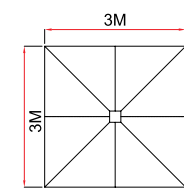

EASY ROMA

One Step Cantilever Umbrella

U9-250X ☒ Square 8' x 8' (2.5 x 2.5m)

U9-303 ☒ Square 10' x 10' (3 x 3m)

EASY ROMA

One Step Cantilever Umbrella

U9-250XL ☒ Square 8' x 8' (2.5 x 2.5m)

U9-303L ☒ Square 10' x 10' (3 x 3m)

Self Open & Easy to Close

U9-303
 □ 3 x 3 M
 = 9.0 M²
 ≈ 24.5 KG
 ≈ 27.5 KG
 60 KM/H

Self Open & Easy to Close

U9-303LA
 □ 3 x 3 M
 = 9.0 M²
 ≈ 24.5 KG
 ≈ 27.5 KG
 60 KM/H

Optional Features

Special Features

EASY ROMA

One Step Cantilever Umbrella

- U9-300** ☼ Round 10' (3m)
- U9-350** ☼ Round 11.5' (3.5m)

Self Open & Easy to Close

U9-300
 ∅ 3 M
 ≈ 7.06 M²
 ≈ 22.8 KG
 ≈ 25.8 KG
 60 KM/H

EASY PUSH UP One Step

Special Features

Optional Features

- UB073 Granite Weight** (55LBS)
- UB087 Rolling Base** (80cm/31.5")
- UB017 Fan Shaped Base**

Mount the base with bolts

CONCRETE FOOT TUBE

50cm, 30cm, 20cm, 10cm