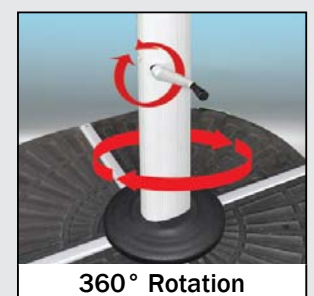

Self Open & Easy to Close

U9-303
 □ 3 x 3 M
 = 9.0 M²
 ≈ 24.5 KG
 ≈ 27.5 KG
 60 KM/H

Self Open & Easy to Close

U9-303LA
 □ 3 x 3 M
 = 9.0 M²
 ≈ 24.5 KG
 ≈ 27.5 KG
 60 KM/H

Optional Features

Special Features

Aluminium Pole

360° Rotation

Hydraulic Gas Spring

Special Features

Power Switch

Center Lights

LED Lights

360° Rotation

EASY ROMA

One Step Cantilever Umbrella

- U9-300** ☼ Round 10' (3m)
- U9-350** ☼ Round 11.5' (3.5m)

Self Open & Easy to Close

U9-300
 ∅ 3 M
 ≈ 7.06 M²
 ≈ 22.8 KG
 ≈ 25.8 KG
 60 KM/H

EASY PUSH UP One Step

Special Features

- Aluminium Pole**
- 360° Rotation**
- Hydraulic Gas Spring**

EASY ROMA

One Step Cantilever Umbrella

- U9-300L** ☼ Round 10' (3m)
- U9-350L** ☼ Round 11.5' (3.5m)

Self Open & Easy to Close

U9-300L
 ∅ 3 M
 ≈ 7.06 M²
 ≈ 22.8 KG
 ≈ 25.8 KG
 60 KM/H