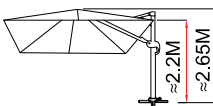

EASY ROMA

One Step Cantilever Umbrella

U9-250X ☒ Square 8' x 8' (2.5 x 2.5m)

U9-303 ☒ Square 10' x 10' (3 x 3m)

EASY ROMA

One Step Cantilever Umbrella

U9-250XL ☒ Square 8' x 8' (2.5 x 2.5m)

U9-303L ☒ Square 10' x 10' (3 x 3m)

Self Open & Easy to Close

U9-303
 □ 3 x 3 M
 = 9.0 M²
 ≈ 24.5 KG
 ≈ 27.5 KG
 60 KM/H

Self Open & Easy to Close

U9-303LA
 □ 3 x 3 M
 = 9.0 M²
 ≈ 24.5 KG
 ≈ 27.5 KG
 60 KM/H

Optional Features

Special Features

EASY ROMA

One Step Cantilever Umbrella

- U9-300** ☼ Round 10' (3m)
- U9-350** ☼ Round 11.5' (3.5m)

Self Open & Easy to Close

U9-300
 ∅ 3 M
 ≈ 7.06 M²
 ≈ 22.8 KG
 ≈ 25.8 KG
 60 KM/H

EASY PUSH UP One Step

Special Features

Optional Features

- UB073 Granite Weight** (55LBS)
- UB087 Rolling Base** (80cm/31.5")
- UB017 Fan Shaped Base**

Mount the base with bolts

CONCRETE FOOT TUBE

50cm, 30cm, 20cm, 10cm