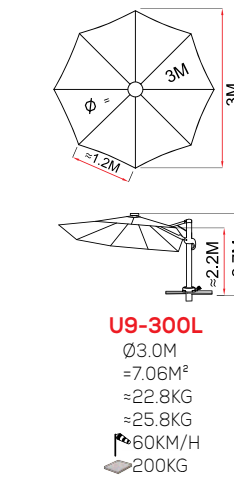

EASY ROMA

One Step Cantilever Umbrella

- **U9-300L** ☼ Round 10' (3m)
- **U9-350L** ☼ Round 11.5' (3.5m)