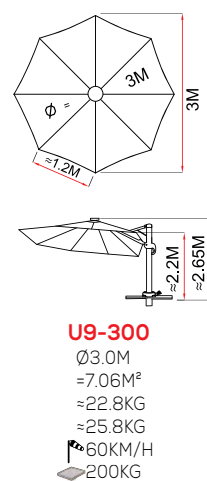

EASY ROMA

One Step Cantilever Umbrella

U9-250X ☒ Square 8' x 8' (2.5 x 2.5m)

U9-303 ☒ Square 10' x 10' (3 x 3m)

Self Open & Easy to Close

U9-303
 □ 3 x 3M
 = 9.0M²
 ≈ 24.5KG
 ≈ 27.5KG
 ⚙️ 60KM/H
 ⚖️ 200KG

Special Features

U9-303LA
 □ 3 x 3M
 = 9.0M²
 ≈ 24.5KG
 ≈ 27.5KG
 ⚙️ 60KM/H
 ⚖️ 200KG

Optional Features

Granite Weight

Rolling Base

Fan Shaped Base

Special Features

Power Switch

Center Lights

LED Lights

360° Crank Rotation

EASY ROMA

One Step Cantilever Umbrella

- U9-300** ☼ Round 10' (3m)
- U9-350** ☼ Round 11.5' (3.5m)

Self Open & Easy to Close

Anti Sway

Hydraulic Spring