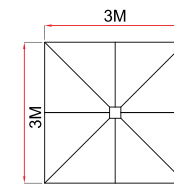

EASY ROMA

One Step Cantilever Umbrella

U9-250X ☒ Square 8' x 8' (2.5 x 2.5m)

U9-303 ☒ Square 10' x 10' (3 x 3m)

Self Open & Easy to Close

U9-303
 □ 3 x 3M
 = 9.0M²
 ≈ 24.5KG
 ≈ 27.5KG
 ⚙️ 60KM/H
 ⚖️ 200KG

Special Features

Aluminium Pole

360° Pedal Rotation

Hydraulic Gas Spring

EASY ROMA

One Step Cantilever Umbrella

U9-250XL ☒ Square 8' x 8' (2.5 x 2.5m)

U9-303L ☒ Square 10' x 10' (3 x 3m)

Self Open & Easy to Close

U9-303LA
 □ 3 x 3M
 = 9.0M²
 ≈ 24.5KG
 ≈ 27.5KG
 ⚙️ 60KM/H
 ⚖️ 200KG

Optional Features

Granite Weight

Rolling Base

Fan Shaped Base

Special Features

Power Switch

Center Lights