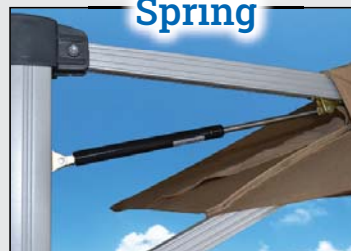

LED Lights

360° Crank Rotation

EASY ROMA

One Step Cantilever Umbrella

- U9-300** ☼ Round 10' (3m)
- U9-350** ☼ Round 11.5' (3.5m)

Self Open & Easy to Close

Anti Sway

Hydraulic Spring

- Self Open & Close
- Aluminium Frame
- UV Protection 50+
- Hydraulic Spring
- Waterproof
- Anti Sway

EASY ROMA

One Step Cantilever Umbrella

- U9-300L** ☼ Round 10' (3m)
- U9-350L** ☼ Round 11.5' (3.5m)

Self Open & Easy to Close