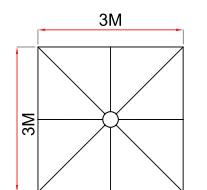

EASY ROMA

One Step Cantilever Umbrella

U9-250X ☒ Square 8' x 8' (2.5 x 2.5m)

U9-303 ☒ Square 10' x 10' (3 x 3m)

Self Open & Easy to Close

U9-303
 □ 3 x 3M
 = 9.0M²
 ≈ 24.5KG
 ≈ 27.5KG
 ⚙️ 60KM/H
 ⚖️ 200KG

Special Features

Aluminium Pole

360° Pedal Rotation

Hydraulic Gas Spring

EASY ROMA

One Step Cantilever Umbrella

U9-250XL ☒ Square 8' x 8' (2.5 x 2.5m)

U9-303L ☒ Square 10' x 10' (3 x 3m)

Self Open & Easy to Close

U9-303LA
 □ 3 x 3M
 = 9.0M²
 ≈ 24.5KG
 ≈ 27.5KG
 ⚙️ 60KM/H
 ⚖️ 200KG

Optional Features

Granite Weight

Rolling Base

Fan Shaped Base

Special Features

Power Switch

Center Lights