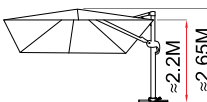

EASY ROMA

One Step Cantilever Umbrella

U9-250X ☒ Square 8' x 8' (2.5 x 2.5m)

U9-303 ☒ Square 10' x 10' (3 x 3m)

Self Open & Easy to Close

U9-303
 □ 3 x 3M
 = 9.0M²
 ≈ 24.5KG
 ≈ 27.5KG
 ⚙️ 60KM/H
 ⚖️ 200KG

Special Features

Aluminium Pole

360° Pedal Rotation

Hydraulic Gas Spring

EASY ROMA

One Step Cantilever Umbrella

U9-250XL ☒ Square 8' x 8' (2.5 x 2.5m)

U9-303L ☒ Square 10' x 10' (3 x 3m)

Self Open & Easy to Close

U9-303LA
 □ 3 x 3M
 = 9.0M²
 ≈ 24.5KG
 ≈ 27.5KG
 ⚙️ 60KM/H
 ⚖️ 200KG

Optional Features

Granite Weight

Rolling Base

Fan Shaped Base

Special Features

Power Switch

Center Lights