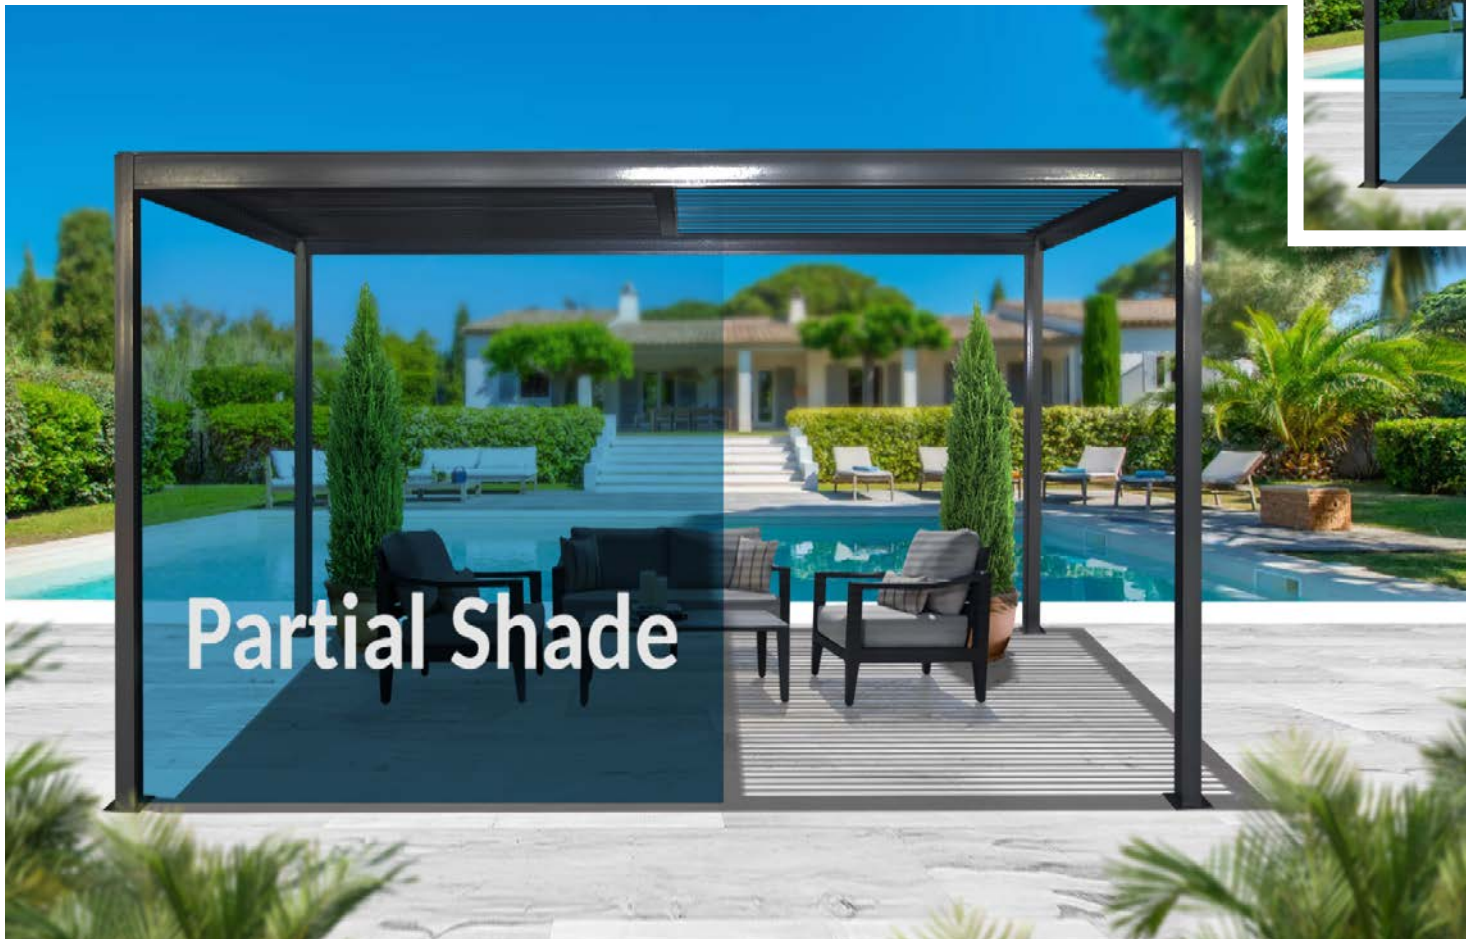

### 3. Deep Drainage System :

Ensures excellent waterproof performance through efficient drainage along all four edges of the roof, ensuring rapid water runoff. This addresses common issues with other louvered pergolas, such as inadequate drainage systems or shallow gutter systems causing water overflow.

#### SUNRISE ROMA

## 4. Dual-Row Independently Adjustable Louvered Roof Design :

Allowing each row of louvered roof to be individually adjusted to meet your specific shading needs.