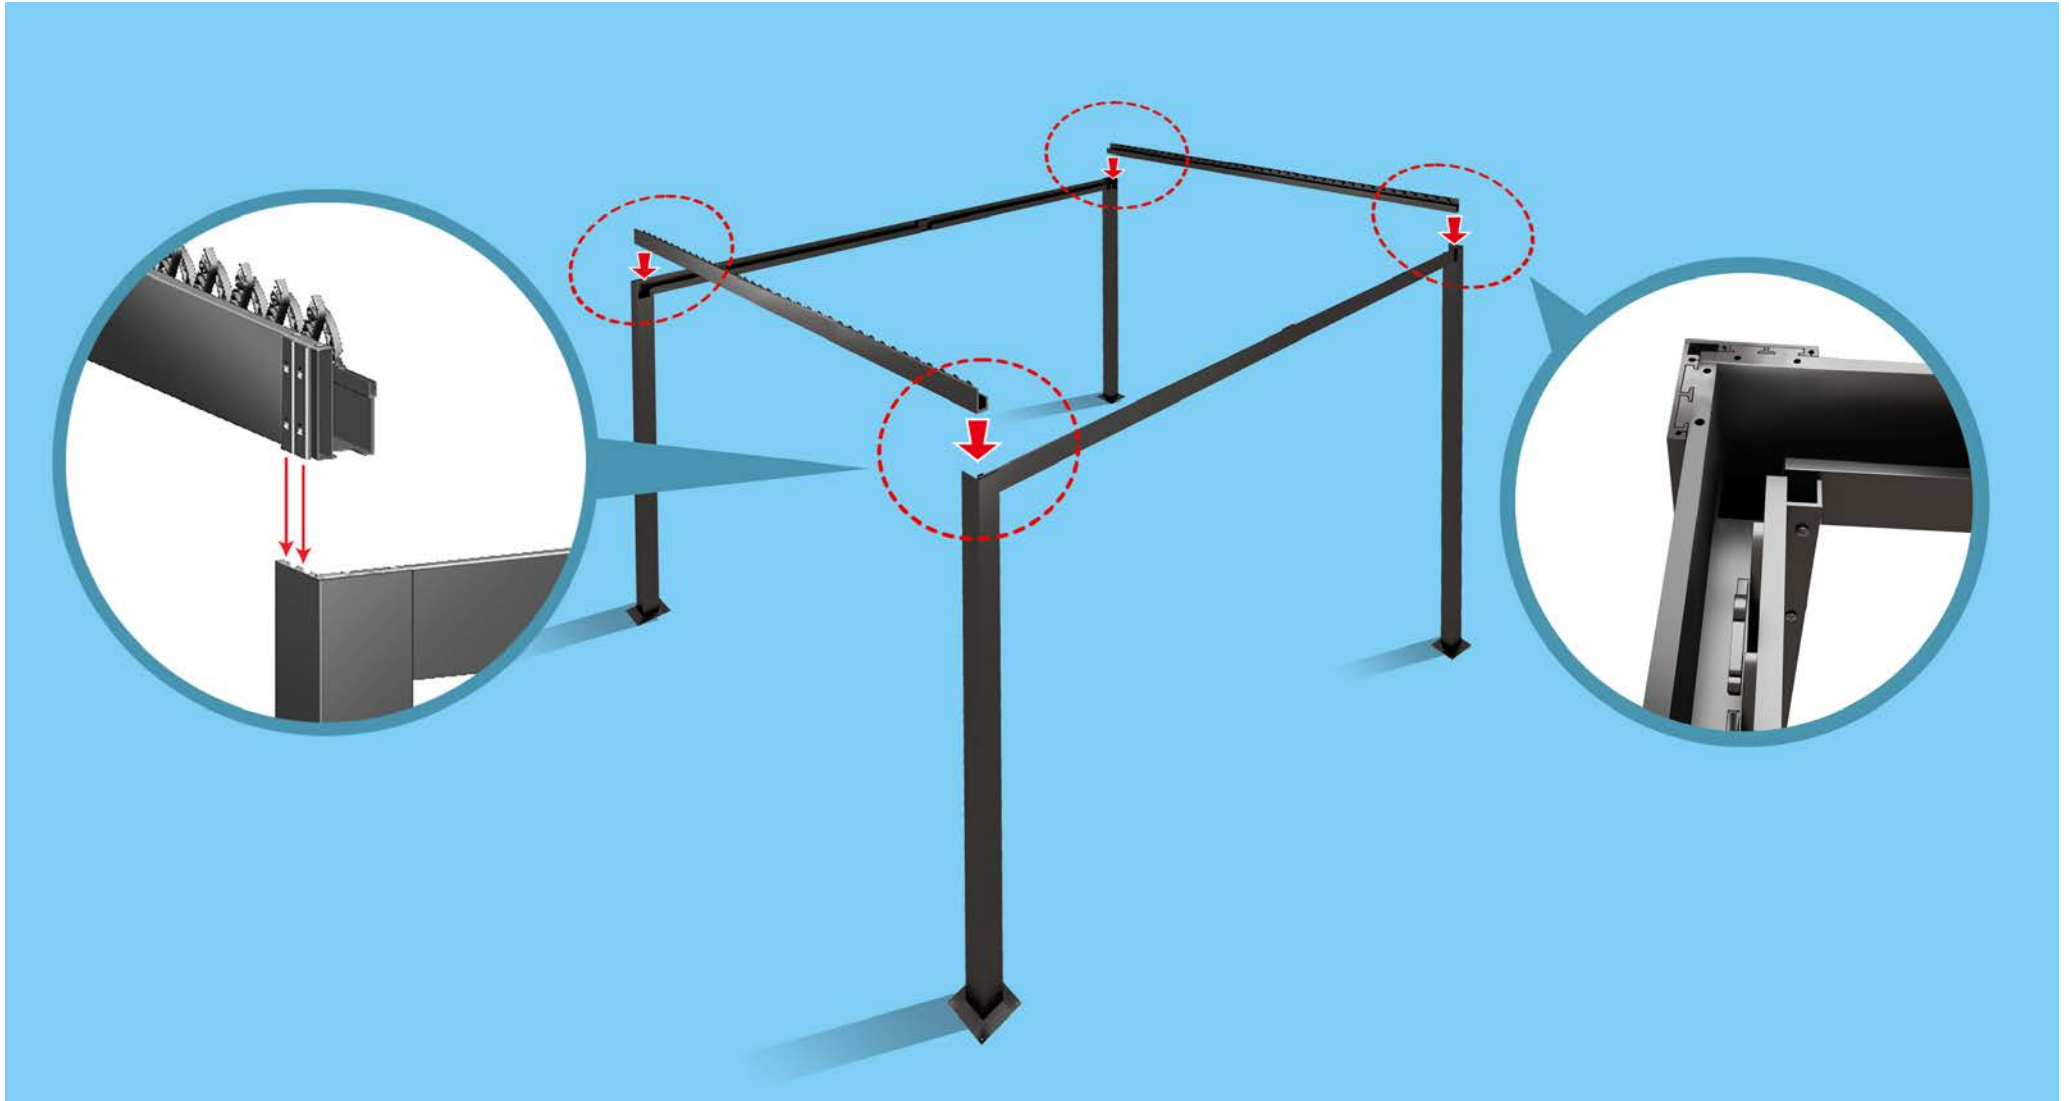

1. Plug-and-Play Design :

Many components are pre-installed at the factory, eliminating the need for professional tools and installation.