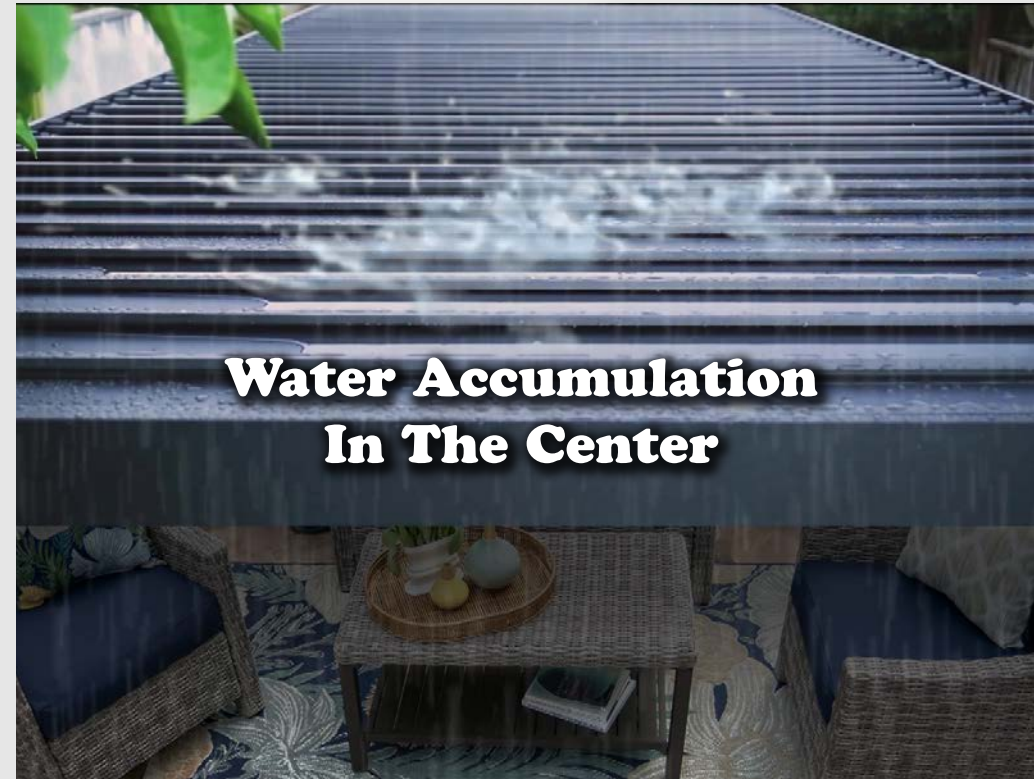

## OTHERS

In contrast, other louvered pergolas, due to their complex structure, may require professional installers, incurring up to approximately \$1,000 per person per day for professional installation.

## 2. Tilted Louvered Roof Design :

Prevent Water Accumulation, ensuring that water naturally flows to the sides, preventing central water pooling and leakage. It's important to note that most louvered pergolas on the market use a common horizontal louvered design, which can lead to central water pooling and reduced effectiveness.

### 3. Deep Drainage System :

Ensures excellent waterproof performance through efficient drainage along all four edges of the roof, ensuring rapid water runoff. This addresses common issues with other louvered pergolas, such as inadequate drainage systems or shallow gutter systems causing water overflow.