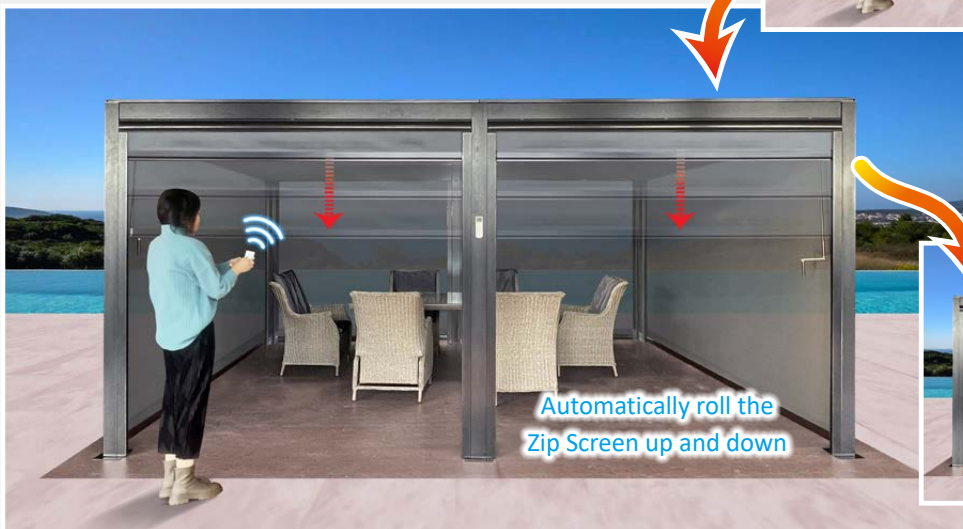

Sunrise Roma Louvered Pergola Perfection: Elevate Your Outdoor Oasis with Our Exclusive Accessories

1 Motorized Zip Screen

Take control of your outdoor comfort with our Motorized Zip Screen. Seamlessly operated by a remote control, this innovative accessory allows you to effortlessly roll the Zip Screen up and down, providing privacy and protection at your fingertips.

Remote Control

L2-5x4 16.4' x 13' (5 x 4m)

L2-4x3 13' x 10' (4 x 3m)

2 Illumina Roof

Immerse yourself in ambient lighting with our Illumina Roof, adorned with strategically placed LED Lights encased within the edges of your pergola. Transform your outdoor space into a captivating haven, perfect for both relaxation and entertainment.

L2-3x3 10' x 10' (3 x 3m)

Remote Control

3 Louvered Aluminum Sidewall

Introducing the Privacy Louvered Aluminum Wall, a sophisticated addition to your Louvered Pergola. Enhance privacy and control ventilation with the operable louvers on the upper section of this sidewall. Enjoy a harmonious blend of style and functionality.

L2-3x3 10' x 10' (3 x 3m)

Louvered Sidewall

4 Sliding Polyester Sidewall

Enhance privacy, control sunlight, and keep insects at bay. Customize effortlessly with various colors and designs, featuring a convenient middle zipper for easy adjustments. Elevate aesthetics, reduce noise, and simplify maintenance. Transform your Louvered Pergola into a stylish retreat.