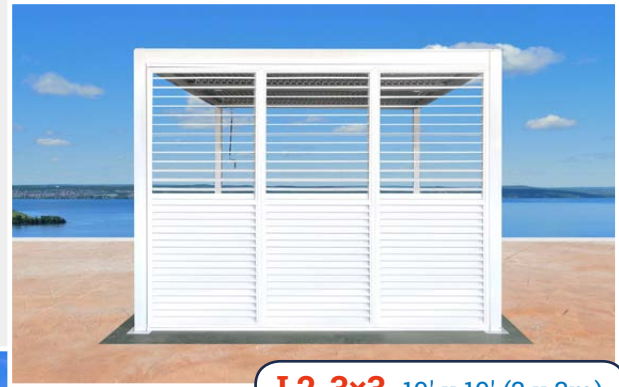

Sunrise Roma Louvered Pergola Perfection: Elevate Your Outdoor Oasis with Our Exclusive Accessories

1 Motorized Zip Screen

Take control of your outdoor comfort with our Motorized Zip Screen. Seamlessly operated by a remote control, this innovative accessory allows you to effortlessly roll the Zip Screen up and down, providing privacy and protection at your fingertips.

Remote Control

L2-5x4 16.4' x 13' (5 x 4m)

L2-4x3 13' x 10' (4 x 3m)

2 Illumina Roof

Immerse yourself in ambient lighting with our Illumina Roof, adorned with strategically placed LED Lights encased within the edges of your pergola. Transform your outdoor space into a captivating haven, perfect for both relaxation and entertainment.

L2-3x3 10' x 10' (3 x 3m)

Remote Control

3 Louvered Aluminum Sidewall

Introducing the Privacy Louvered Aluminum Wall, a sophisticated addition to your Louvered Pergola. Enhance privacy and control ventilation with the operable louvers on the upper section of this sidewall. Enjoy a harmonious blend of style and functionality.

L2-3x3 10' x 10' (3 x 3m)

Louvered Sidewall

4 Sliding Polyester Sidewall

Enhance privacy, control sunlight, and keep insects at bay. Customize effortlessly with various colors and designs, featuring a convenient middle zipper for easy adjustments. Elevate aesthetics, reduce noise, and simplify maintenance. Transform your Louvered Pergola into a stylish retreat.