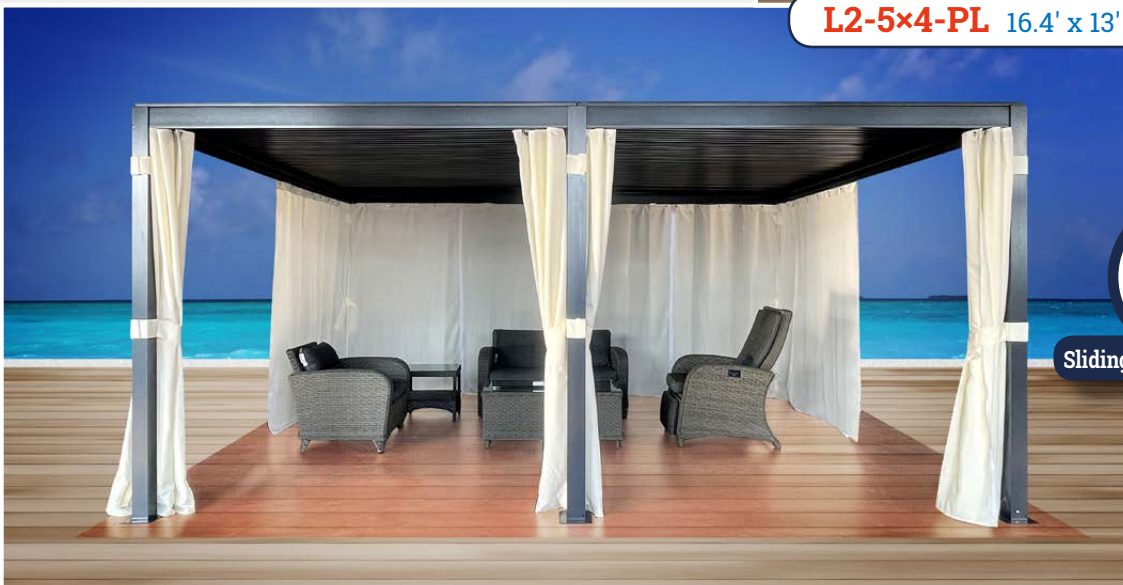

3 Louvered Aluminum Sidewall

Introducing the Privacy Louvered Aluminum Wall, a sophisticated addition to your Louvered Pergola. Enhance privacy and control ventilation with the operable louvers on the upper section of this sidewall. Enjoy a harmonious blend of style and functionality.

4 Sliding Polyester Sidewall

Enhance privacy, control sunlight, and keep insects at bay. Customize effortlessly with various colors and designs, featuring a convenient middle zipper for easy adjustments. Elevate aesthetics, reduce noise, and simplify maintenance. Transform your Louvered Pergola into a stylish retreat.